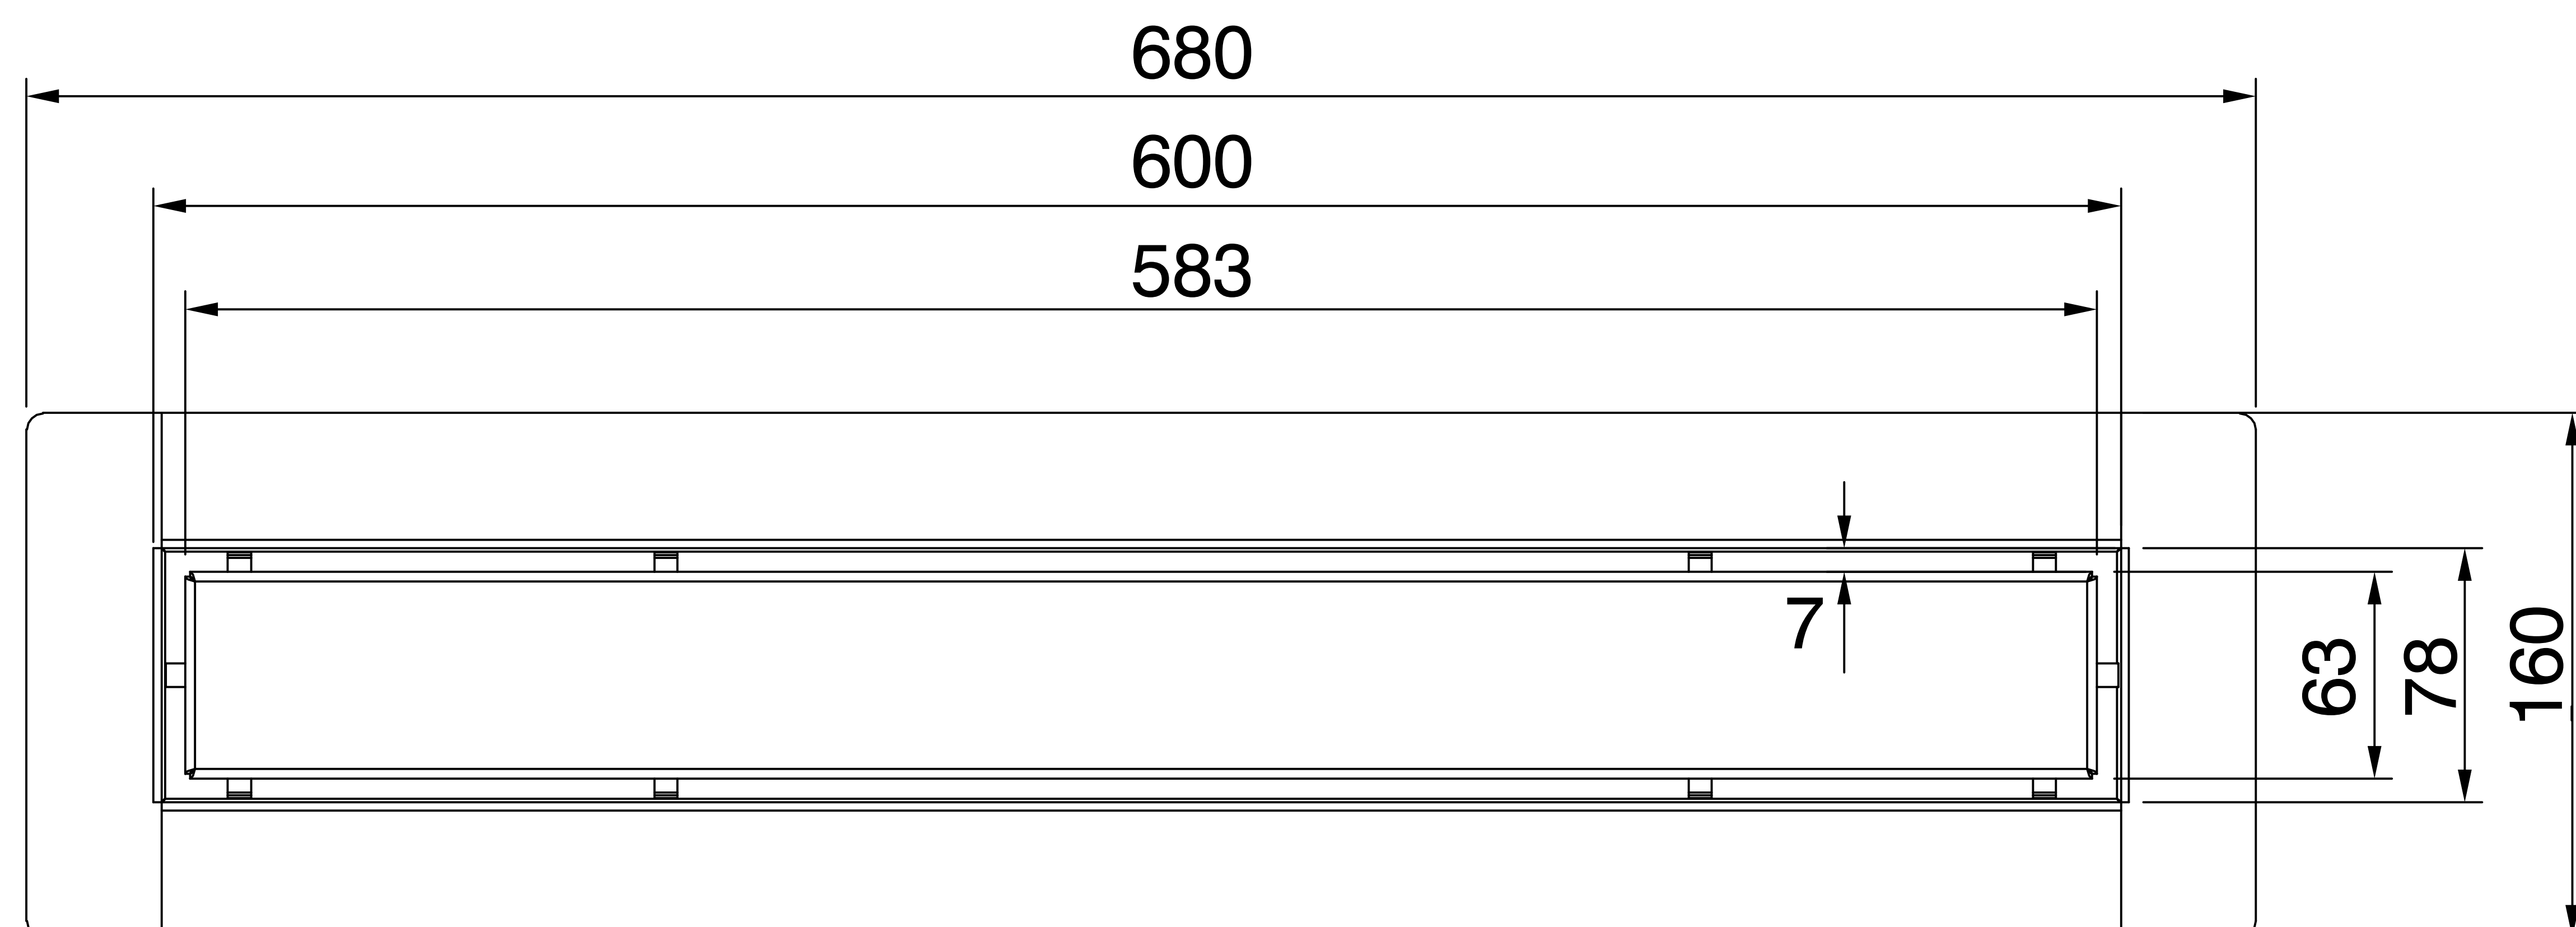

# Tile Insert Shower Channel Drainer

Product Code : 1434-600

## Technical Drawing

All dimension are in **mm**