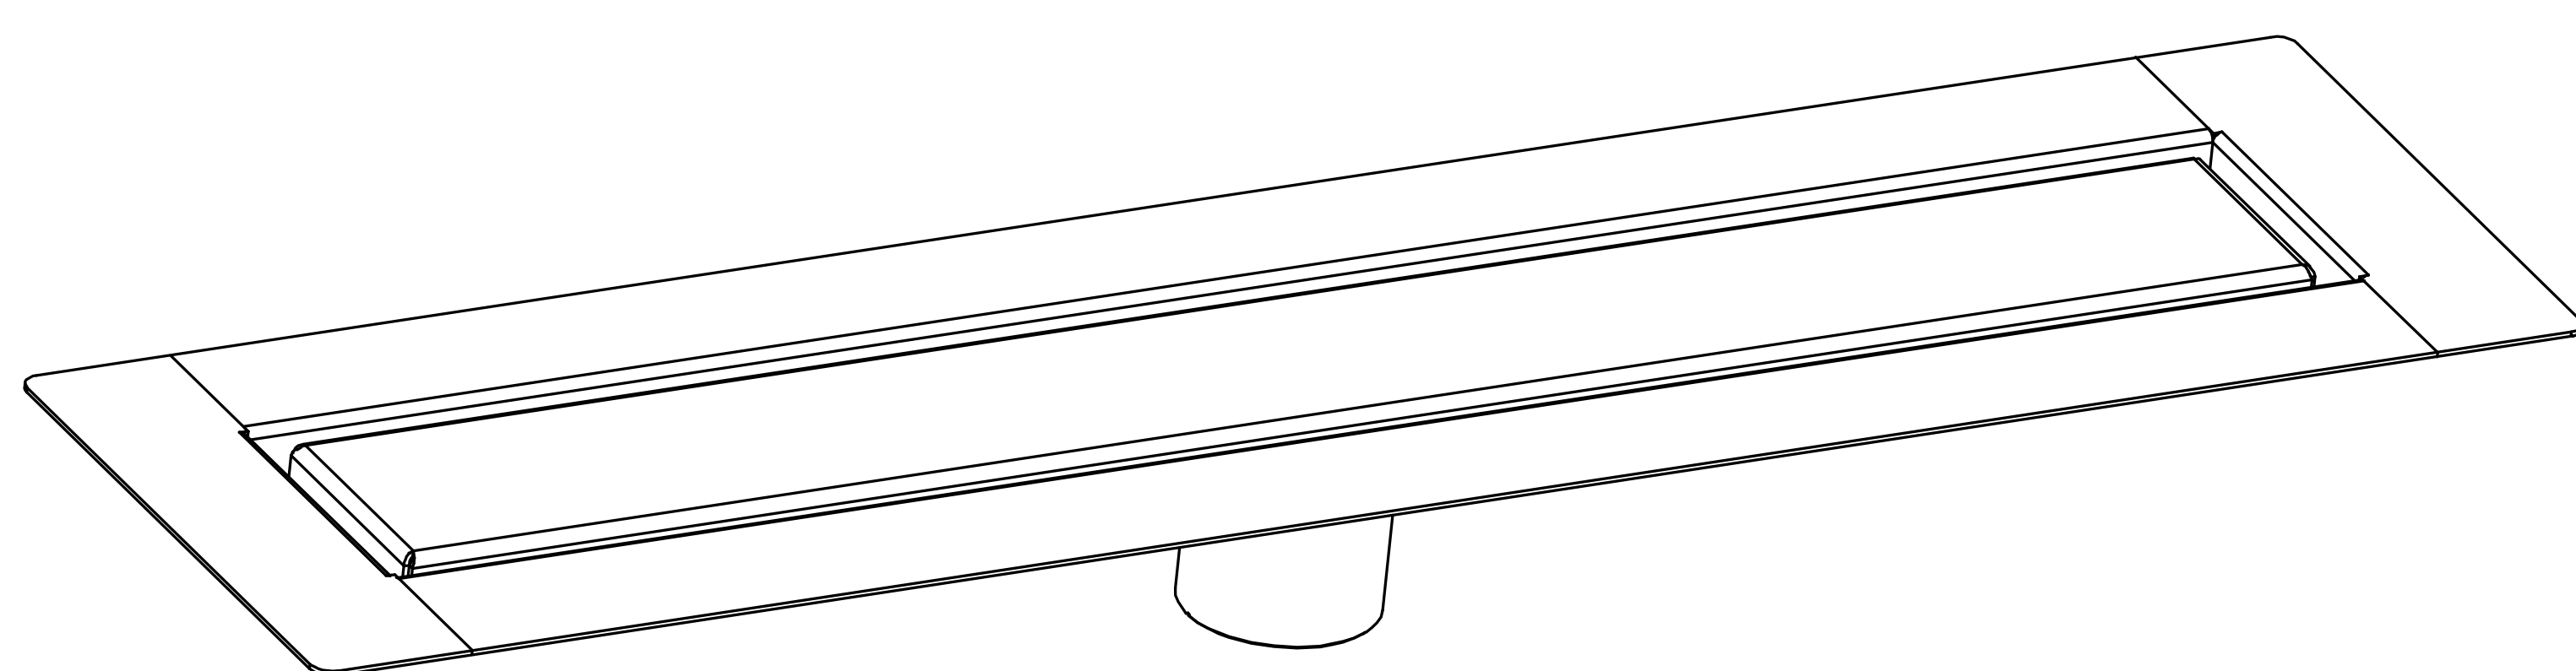

# Tile Insert Shower Channel Drainer

Product Code : 1434-600

## Technical Drawing

All dimension are in **mm**