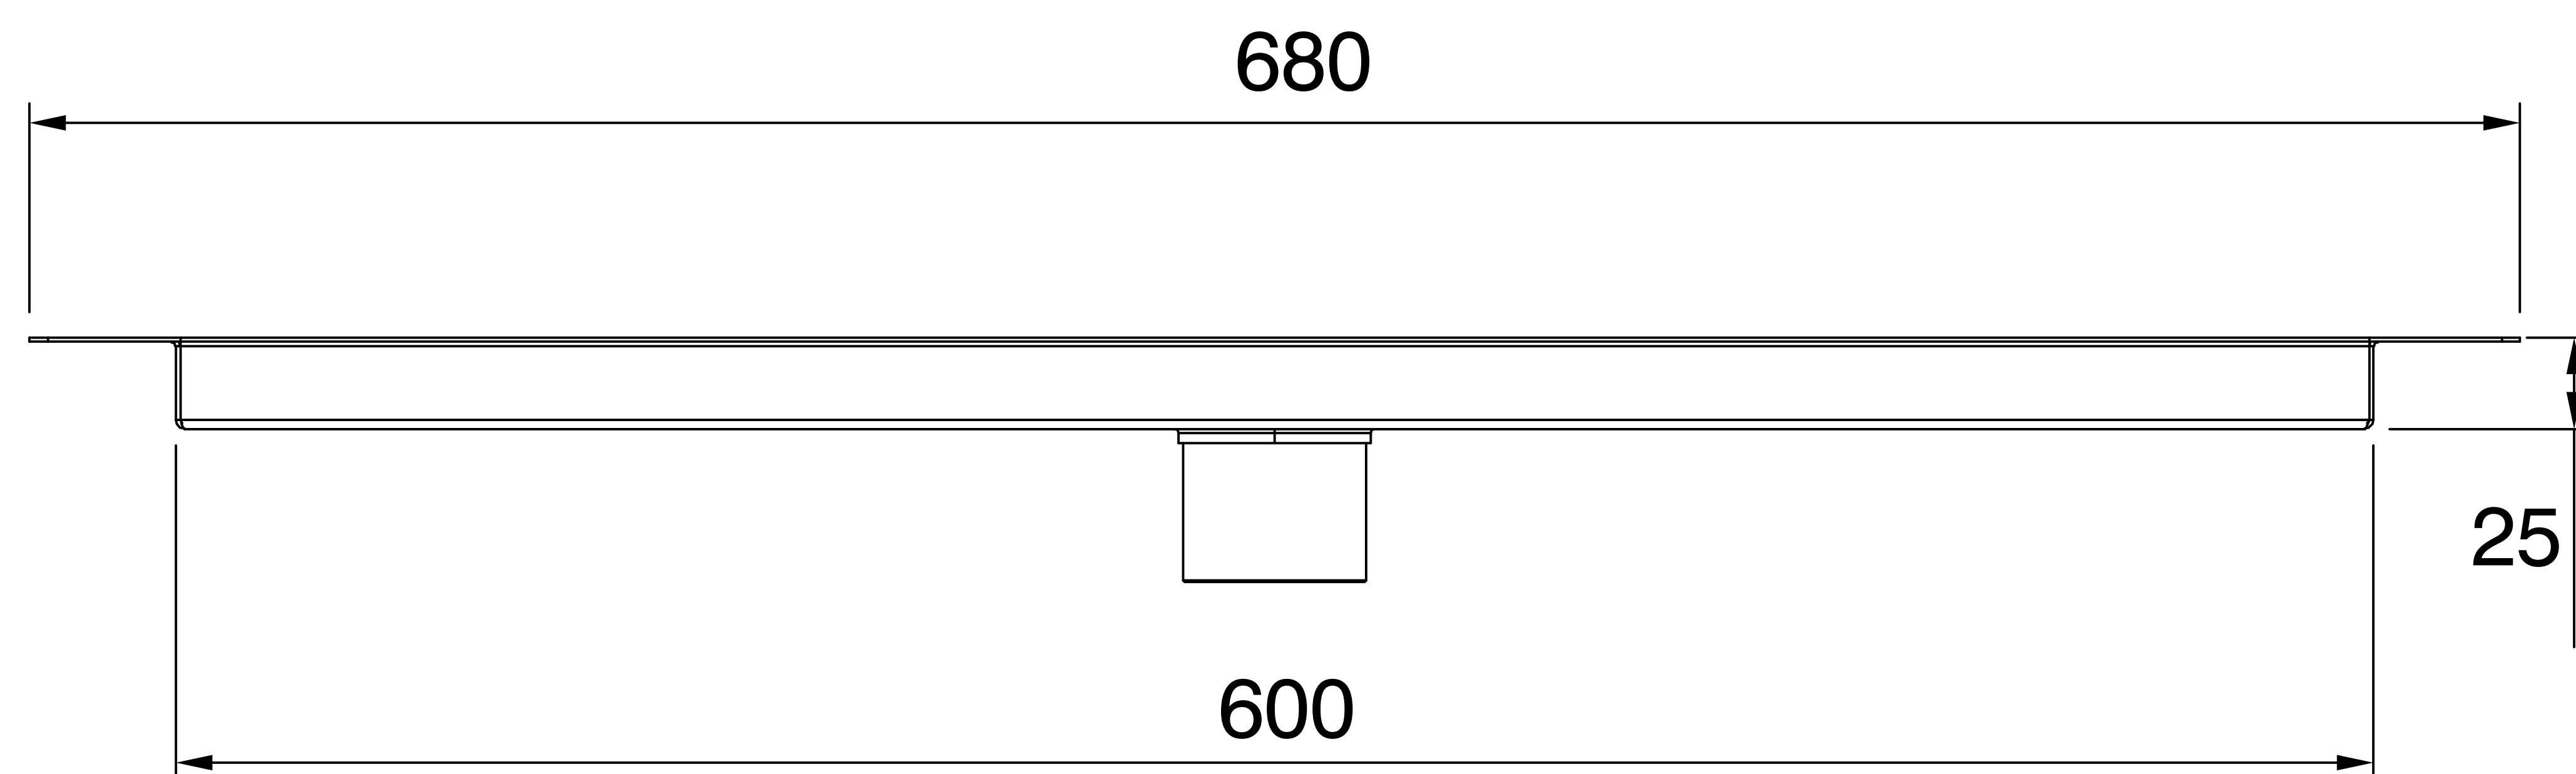

# Tile Insert Shower Channel Drainer

Product Code : 1434-600

## Technical Drawing

All dimension are in **mm**