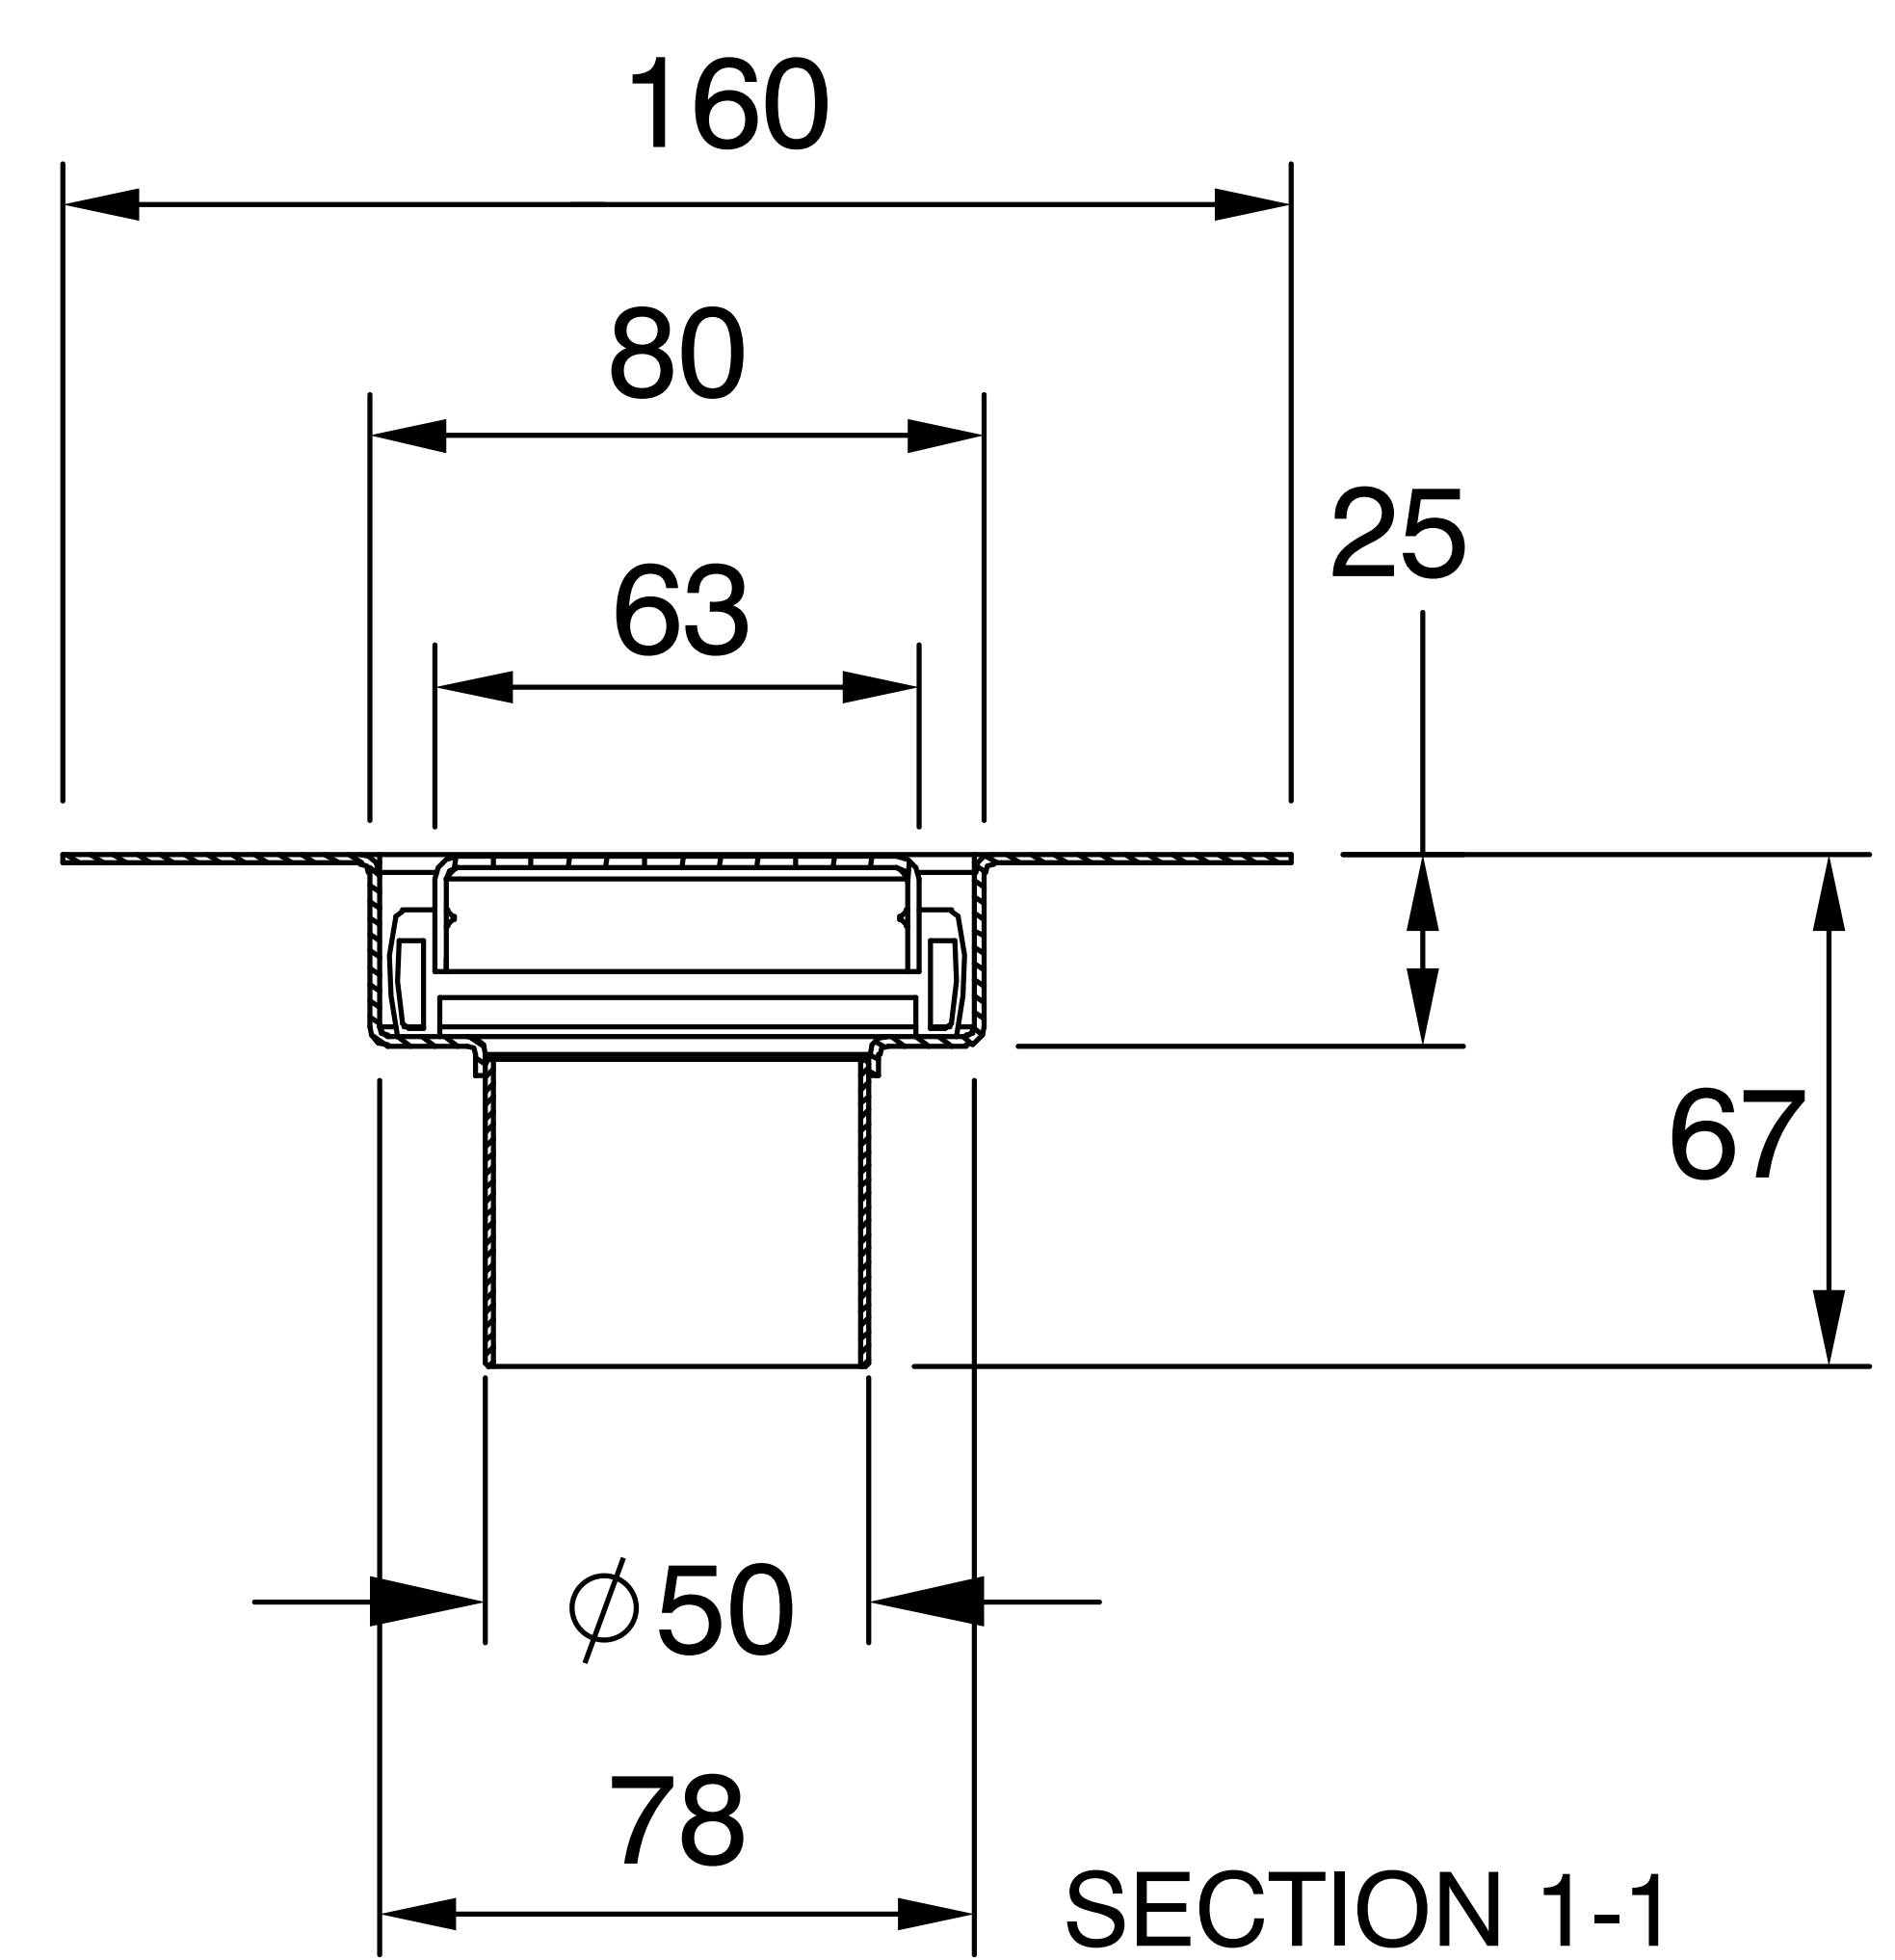

# Tile Insert Shower Channel Drainer

Product Code : 1434-600

## Technical Drawing

All dimension are in **mm**